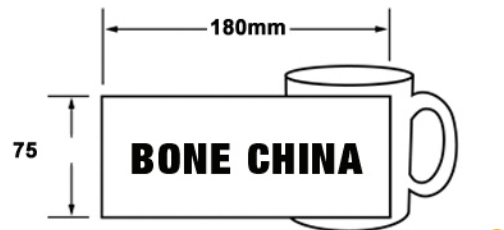

INSTRUCTIONS

1. PRINT OUT THIS TEMPLATE.
2. WE CROP THE ARTWORK AT THE CUT-OFF MARKS, SO CREATE YOUR DESIGN WITH THIS IN MIND.
3. SCAN* YOUR COMPLETED ARTWORK AND UPLOAD WITH YOUR ORDER.

Full Wrap Mug Template ©

* SCANNING TIPS:

MUG SHOP HAS A MAXIMUM UPLOAD FILE SIZE OF 6MB.

YOU CAN REDUCE THE FILE SIZE OF YOUR SCANNED IMAGE BY:

1. CROPPING THE SCAN TO JUST OUTSIDE YOUR ARTWORK.
2. SETTING THE SCANNING RESOLUTION TO 150DPI